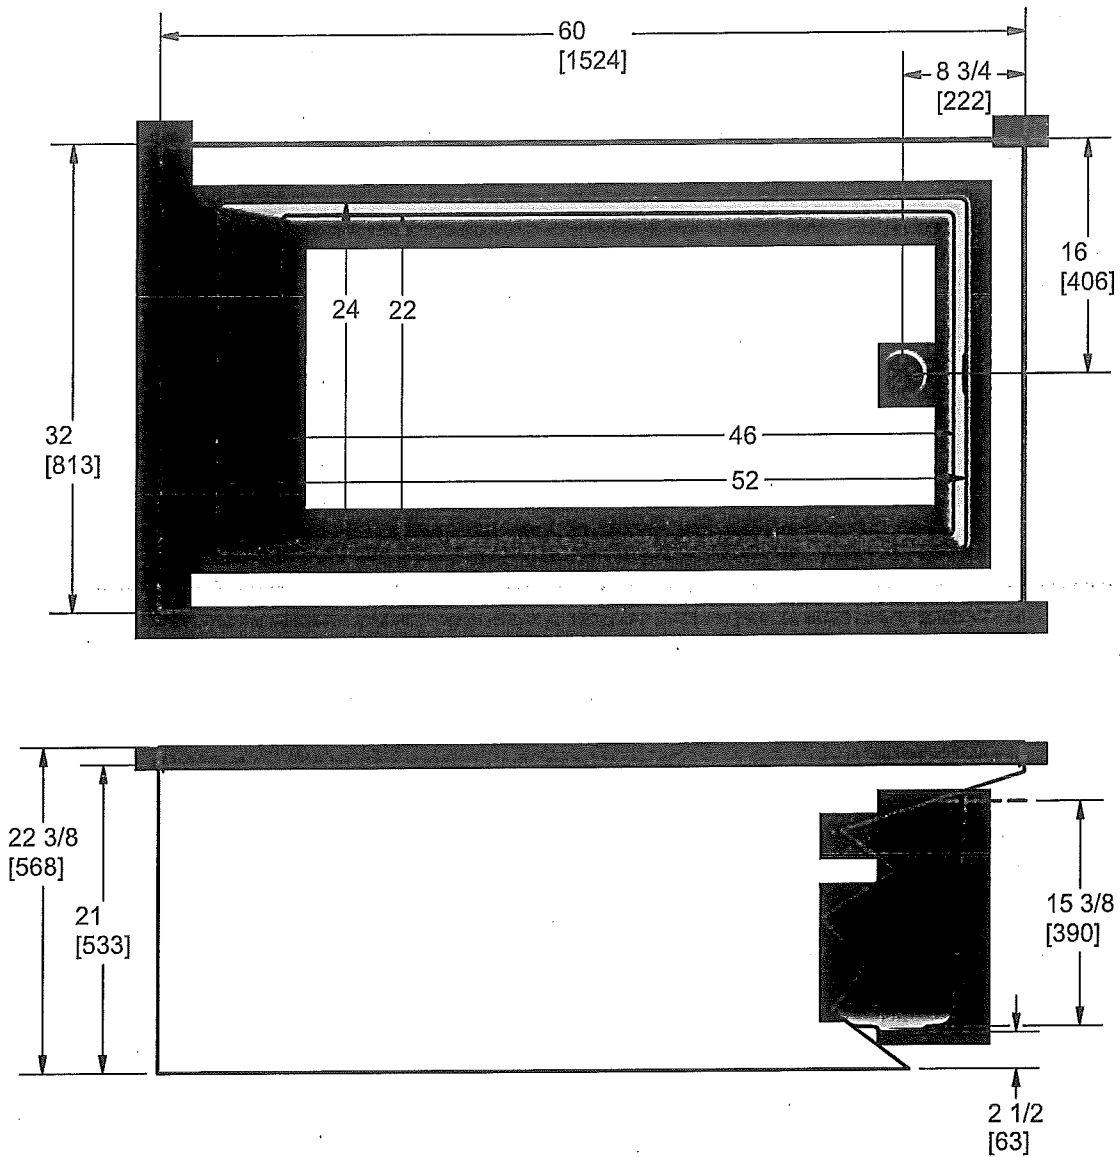

Height: 22 3/8" (568 mm)

Shipping Weight: 105 lbs. (47.6 Kg)

Water to Overflow: 60 gallons (273 Litres)

Materials: Manufactured from a one-piece acrylic sheet, reinforced with fibreglass.

The acrylic skirted bath with flat apron features classic minimalist design, clean lines and brilliant colours. The inclined backrest makes the 5' bath very comfortable.

Measurement tolerances $\pm 1/4"$ (6.3 mm)

All bathing fixtures comply with the applicable Canadian Standards.

For installation procedures, please refer to instructions included with each unit.

This sheet approximately describes products and equipment manufactured or supplied by Hytec Plumbing Products. Because of ongoing efforts to improve both design and quality, products and equipment actually furnished may differ without prior notice.