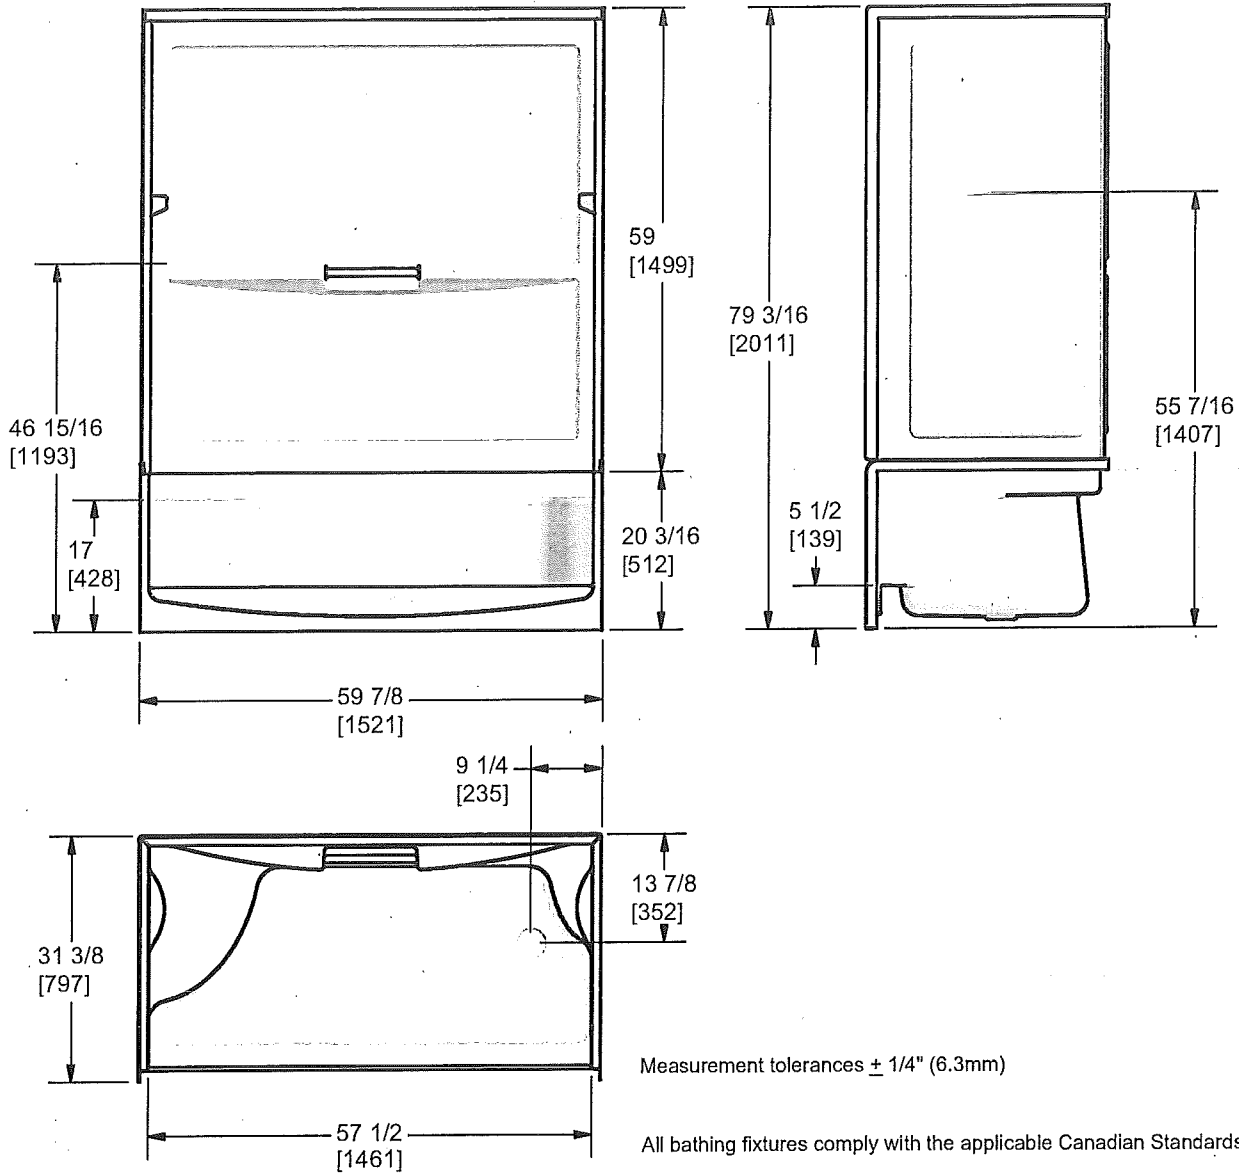

### Model GR603L/R Receptors with 3063L/R side walls and 3663 back wall

Length: 31 3/8" (797mm)  
Width: 59 7/8" (1521mm)  
Height: 79 3/16" (2011mm)

Receptor Shipping Weight: 66lbs.  
(30Kg)  
Wallset Shipping Weight: 125lbs.  
(57Kg)

**Materials:** Gelcoat finish reinforced  
with fibreglass.

A full size five foot receptor that can fit in a standard five foot pocket. Ideal for replacement of steel enameled baths or in new construction. This unit features a generous seat for added comfort. Combining the GR603 receptor with the System Connects Wallset (3063L/R side walls and 3663 back wall) creates the complete shower unit.

# SYSTEM CONNECTS WALLSET

Model 3063L/R and 3663 with Model GR603L/R Receptors

GELCOAT

Measurement tolerances  $\pm 1/4"$  (6.3mm)

All bathing fixtures comply with the applicable Canadian Standards.

For installation procedures, please refer to instructions included with each unit.